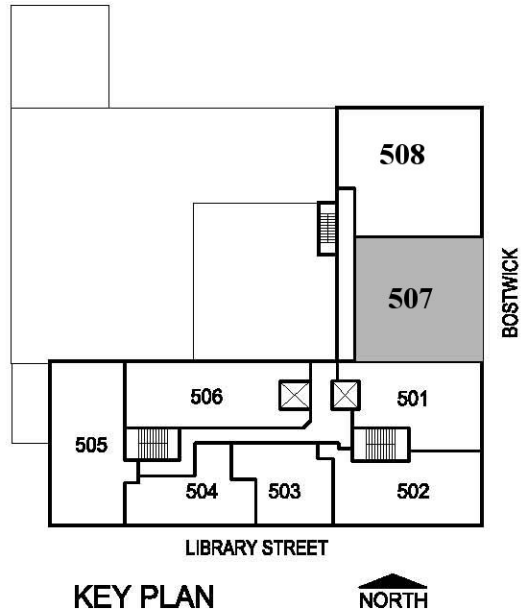

UNIT 507

3-Bedroom
1 Bonus Rm.
3.5 Bath

1,983 s.f. main fl.
1,368 s.f. upper fl.

3,351 s.f.

UPPER LEVEL

UNIT 507

3-Bedroom
1 Bonus Rm.
3.5 Bath

1,983 s.f. main fl.
1,368 s.f. upper fl.

3,351 s.f.

UPPER LEVEL