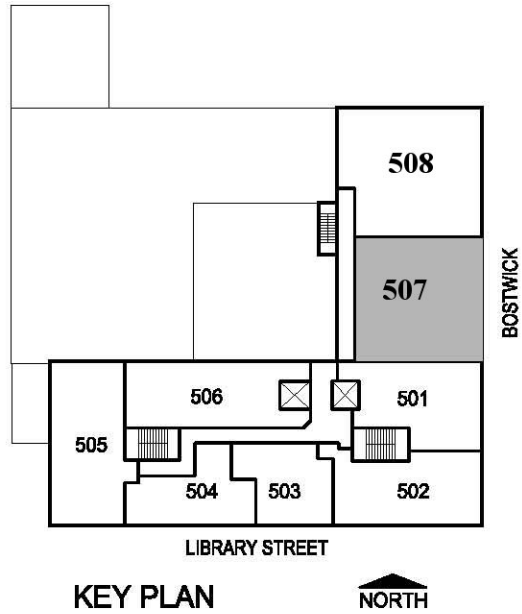

UNIT 507

3-Bedroom
1 Bonus Rm.
3.5 Bath

1,983 s.f. main fl.
1,368 s.f. upper fl.

3,351 s.f.

UPPER LEVEL

UNIT 507

3-Bedroom
1 Bonus Rm.
3.5 Bath

1,983 s.f. main fl.
1,368 s.f. upper fl.

3,351 s.f.

UPPER LEVEL