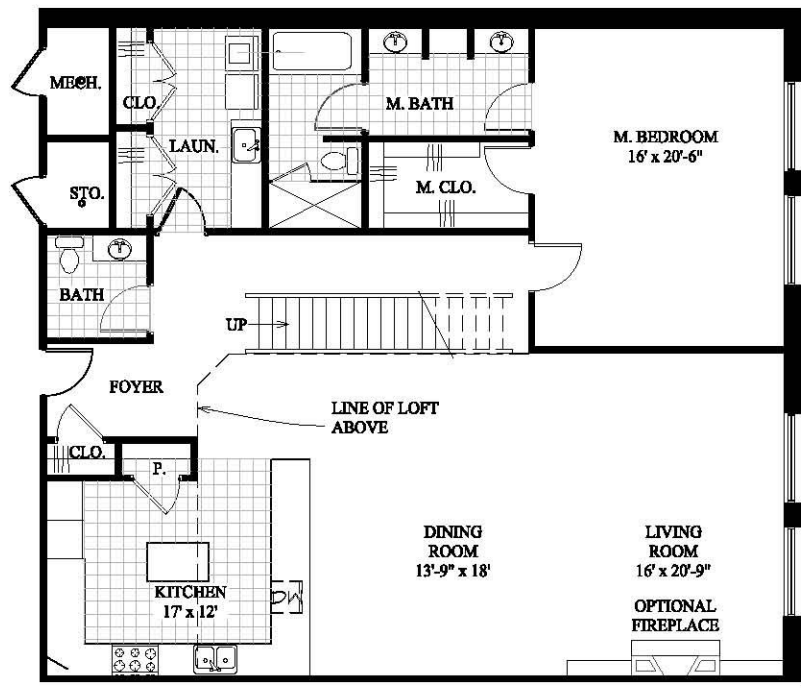

UNIT 507

3-Bedroom
1 Bonus Rm.
3.5 Bath

1,983 s.f. main fl.
1,368 s.f. upper fl.

3,351 s.f.

UPPER LEVEL

UNIT 507

3-Bedroom
1 Bonus Rm.
3.5 Bath

1,983 s.f. main fl.
1,368 s.f. upper fl.

3,351 s.f.

UPPER LEVEL