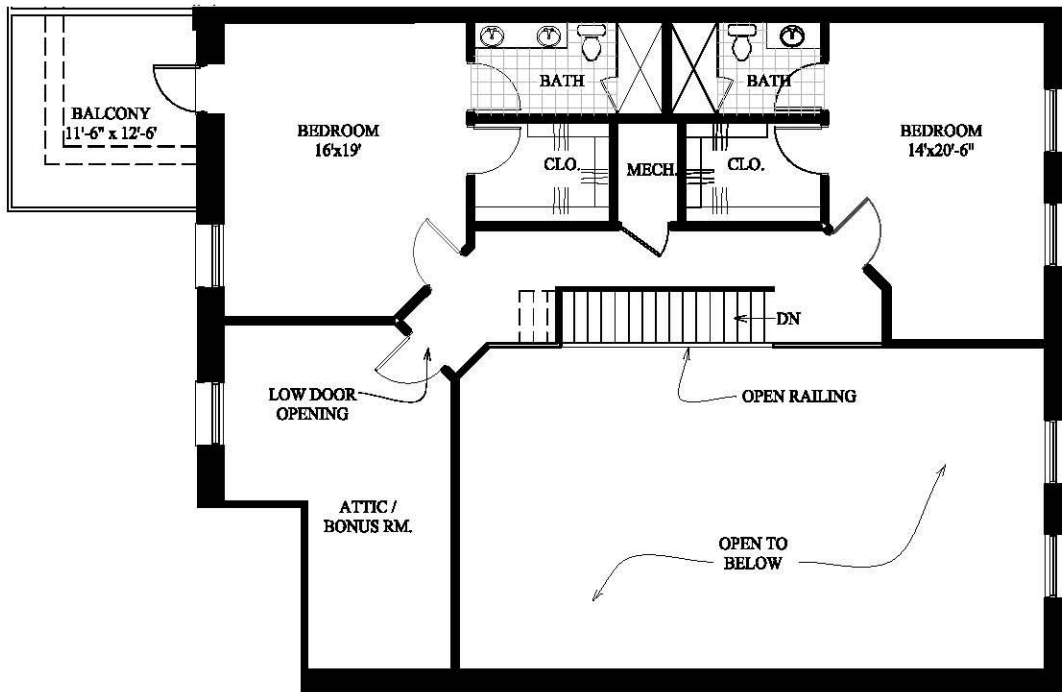

UNIT 507

3-Bedroom
1 Bonus Rm.
3.5 Bath

1,983 s.f. main fl.
1,368 s.f. upper fl.

3,351 s.f.

UPPER LEVEL

UNIT 507

3-Bedroom
1 Bonus Rm.
3.5 Bath

1,983 s.f. main fl.
1,368 s.f. upper fl.

3,351 s.f.

UPPER LEVEL