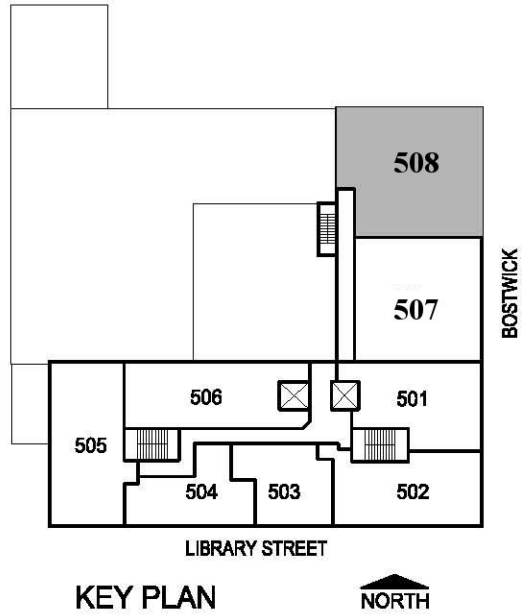

UNIT 508

3-Bedroom
1-Bonus Rm.
3.5 Bath

2,115 s.f. main fl.
1,430 s.f. upper fl.

3,545 s.f.

KEY PLAN

MAIN LEVEL

UNIT 508

3-Bedroom

1-Bonus Rm.

3.5 Bath

2,115 s.f. main fl.

1,430 s.f. upper fl.

3,545 s.f.

KEY PLAN

UPPER LEVEL