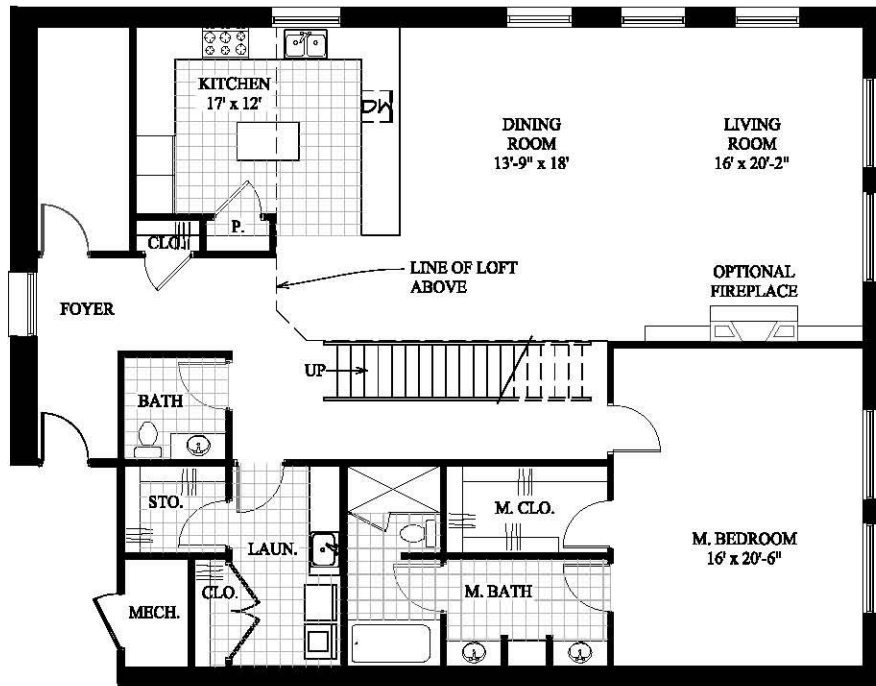

UNIT 508

3-Bedroom
1-Bonus Rm.
3.5 Bath

2,115 s.f. main fl.
1,430 s.f. upper fl.

3,545 s.f.

KEY PLAN

MAIN LEVEL

UNIT 508

3-Bedroom

1-Bonus Rm.

3.5 Bath

2,115 s.f. main fl.

1,430 s.f. upper fl.

3,545 s.f.

KEY PLAN

UPPER LEVEL