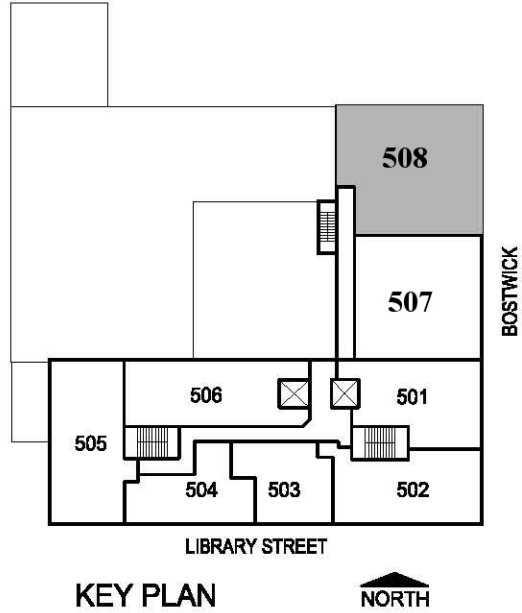

UNIT 508

3-Bedroom
1-Bonus Rm.
3.5 Bath

2,115 s.f. main fl.
1,430 s.f. upper fl.

3,545 s.f.

KEY PLAN

MAIN LEVEL

UNIT 508

3-Bedroom

1-Bonus Rm.

3.5 Bath

2,115 s.f. main fl.

1,430 s.f. upper fl.

3,545 s.f.

KEY PLAN

UPPER LEVEL