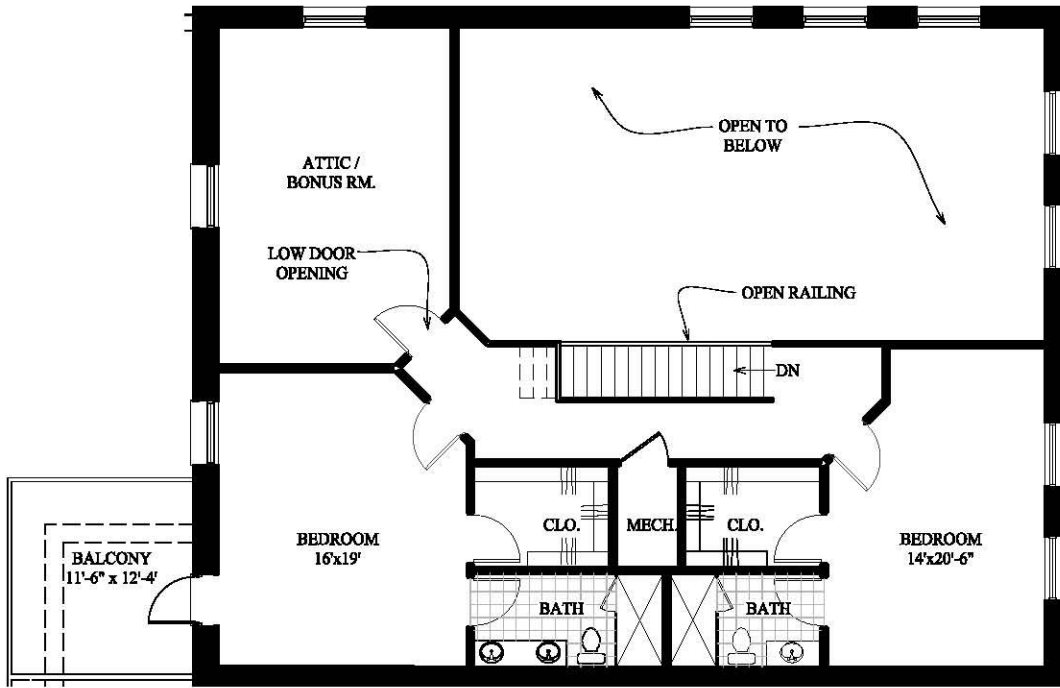

UNIT 508

3-Bedroom
1-Bonus Rm.
3.5 Bath

2,115 s.f. main fl.
1,430 s.f. upper fl.

3,545 s.f.

KEY PLAN

MAIN LEVEL

UNIT 508

3-Bedroom

1-Bonus Rm.

3.5 Bath

2,115 s.f. main fl.

1,430 s.f. upper fl.

3,545 s.f.

KEY PLAN

UPPER LEVEL